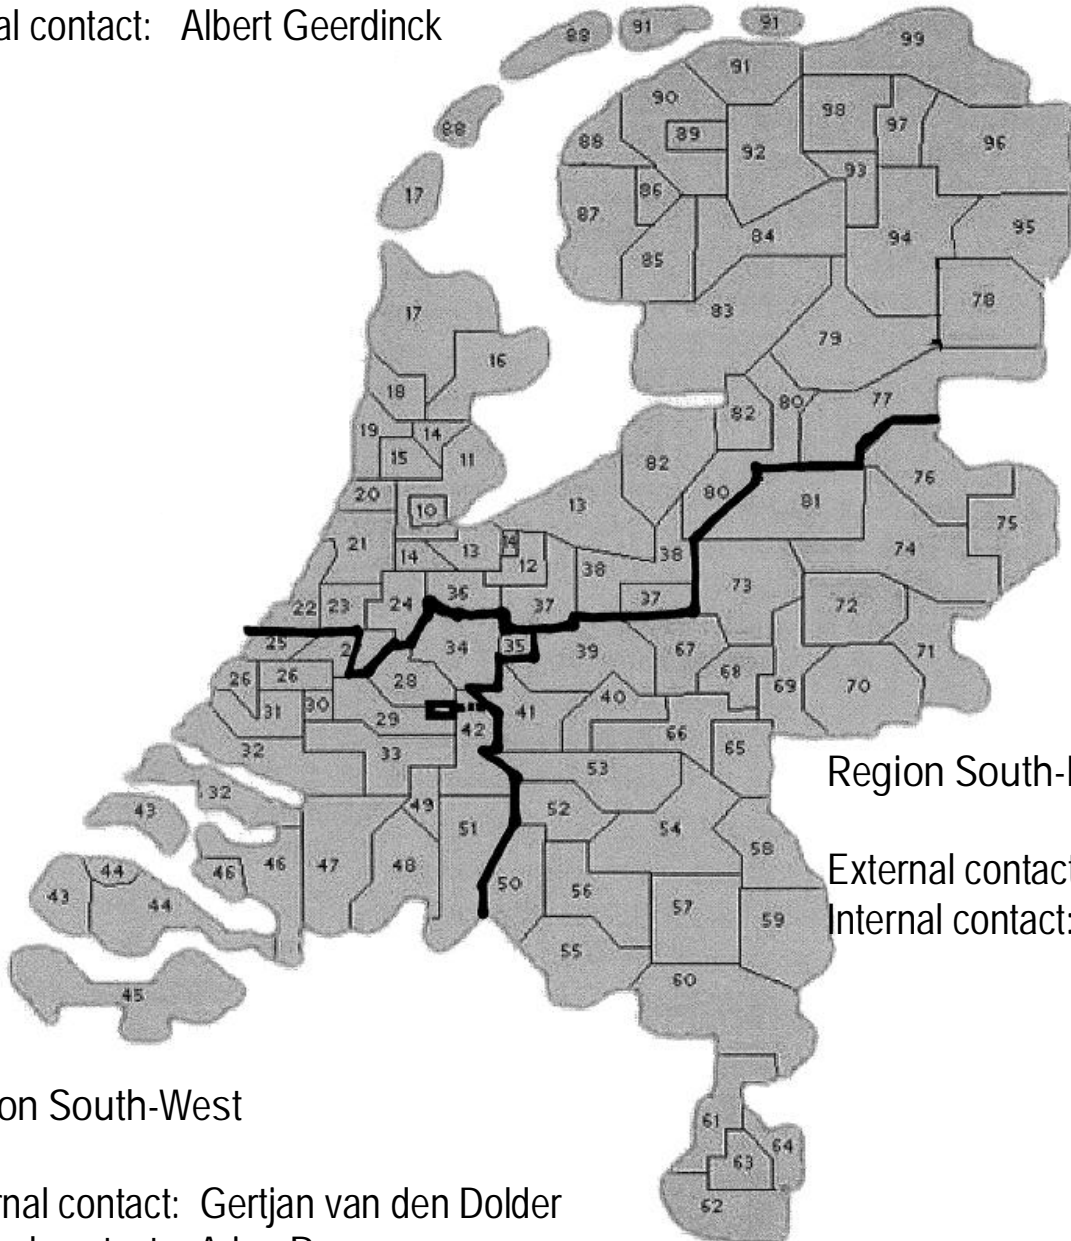

Region North

External contact: Wilko Lok
 Internal contact: Albert Geerdinck

Region South-East

External contact: Marc Zengerink
 Internal contact: Adriana Loman

Region South-West

External contact: Gertjan van den Dolder
 Internal contact: Arjan Reuvers